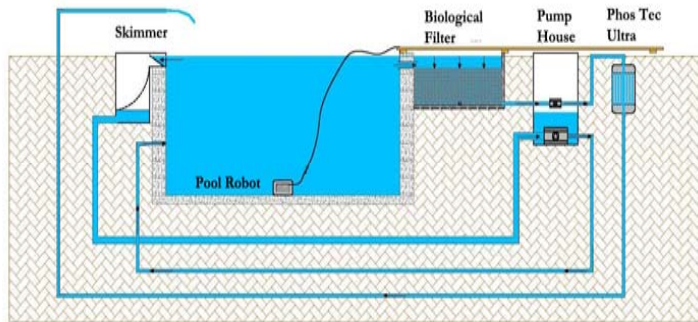

# B!OTOP POOL COMBINATIONS WITH PHOSPHATE FILTRATION

The technology developed for the pure water pool can be used in combination with plant filtration

## 1. B!OTOP Pure Water Swimming Pool

- Very high water clarity
- Requires daily robot cleaning
- No wildlife
- Only small space required

# BIOTOP POOL COMBINATIONS WITH PHOSPHATE FILTRATION

The technology developed for the pure water pool can be used in combination with plant filtration

## 3. Separate reed bed filter

- High water clarity
- Plants replace biological filter under deck
- Less sediment in swimming area