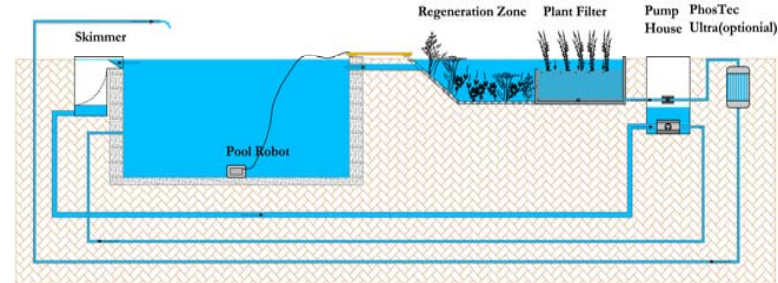

# BIOTOP POOL COMBINATIONS WITH PHOSPHATE FILTRATION

The technology developed for the pure water pool can be used in combination with plant filtration

## 3. Separate reed bed filter

- High water clarity
- Plants replace biological filter under deck
- Less sediment in swimming area

## 4. Separate regeneration pool

- High water clarity
- Less sediment in swimming area
- Separates wildlife from swimming area