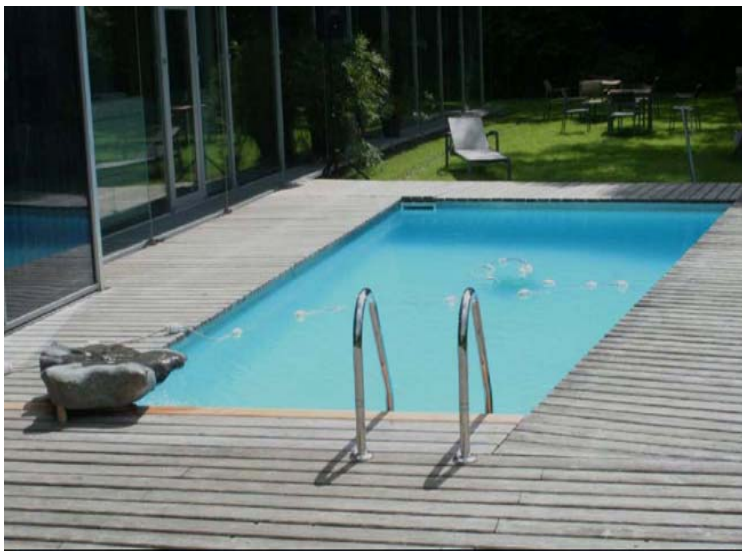

## 1. B!OTOP Pure Water Swimming Pool

- Very high water clarity
- Requires daily robot cleaning
- No wildlife
- Only small space required

## 2. B!OTOP Natural Planted Pool

- Cleaner pool
- Some wildlife
- Natural feel
- Self maintaining

## 3. Separate reed bed filter

- High water clarity
- Plants replace biological filter under deck
- Less sediment in swimming area

## 4. Separate regeneration pool

- High water clarity
- Less sediment in swimming area
- Separates wildlife from swimming area