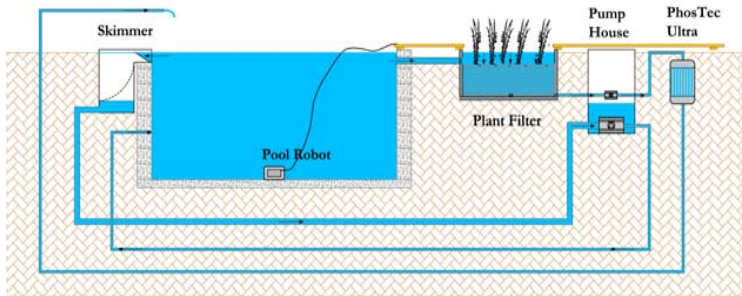

## 2. B!OTOP Natural Planted Pool

- Cleaner pool
- Some wildlife
- Natural feel
- Self maintaining

# BIOTOP POOL COMBINATIONS WITH PHOSPHATE FILTRATION

The technology developed for the pure water pool can be used in combination with plant filtration

## 3. Separate reed bed filter

- High water clarity
- Plants replace biological filter under deck
- Less sediment in swimming area

## 4. Separate regeneration pool

- High water clarity
- Less sediment in swimming area
- Separates wildlife from swimming area