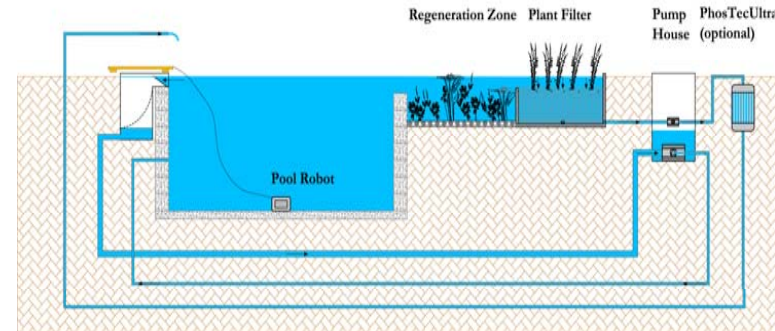

2. B!OTOP Natural Planted Pool